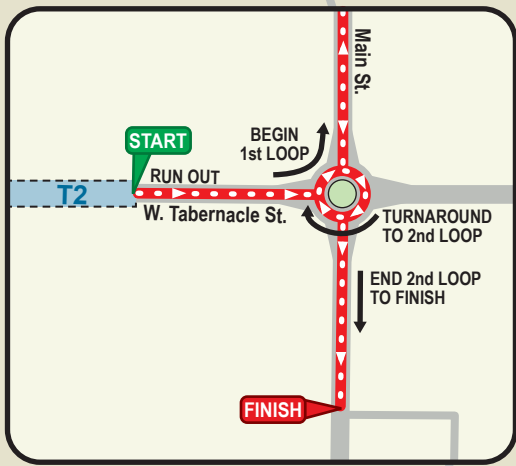

Intermountain
Healthcare

IRONMAN 70.3[®]

WORLD CHAMPIONSHIP

PRESENTED BY  UTAH SPORTS COMMISSION

St. George Utah | USA

HOKA

TIME TO FLY™

RUN COURSE

13.1 mi - 21.1 km
2 LOOPS

-  RUN COURSE
-  MILE MARKERS
-  KM MARKERS
-  WATER
-  GATORADE ENDURANCE
-  RED BULL
-  PRO AID STATION

Start Elevation: 2739 ft / 835 m • Finish Elevation: 2732 ft / 833 m • Total Elevation Gain: 1293 ft / 394 m